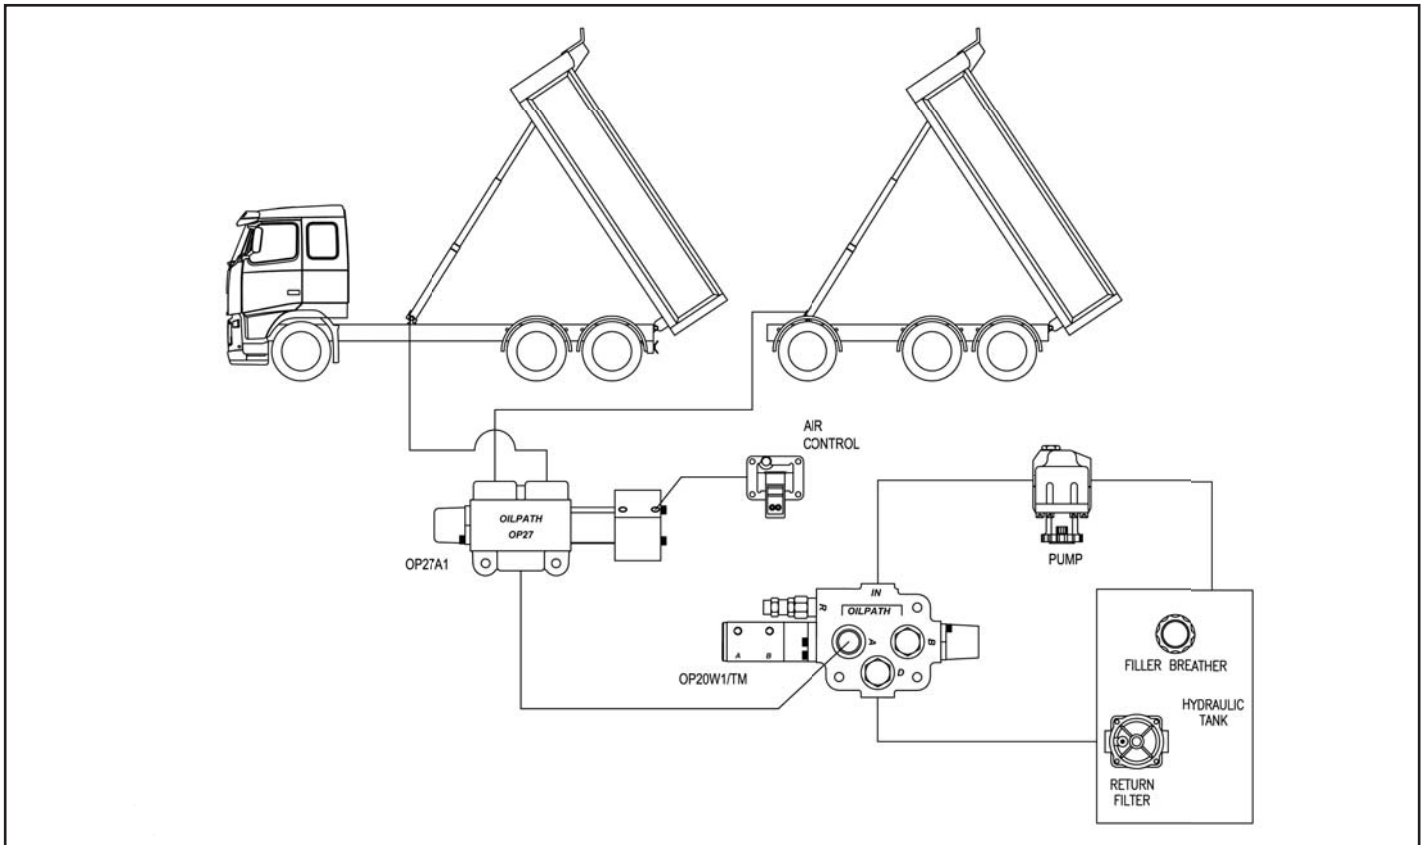

**NZH**

**TRANSPORT  
HYDRAULIC  
SOLUTIONS**

**OILPATH**

OP27A1 CHANGE-OVER VALVE

Call NZH on 0800 22 55 69

[www.nzh.co.nz](http://www.nzh.co.nz)

# OP27A1 CHANGE-OVER VALVE

## Specifications:

Ports	1 1/16" UNO
Spool	Hard chrome plated
Leakage	1 cipm at 3000 psi
Flow capacity	25 gpm (Imperial)
Max. pressure	3000 psi
Detent	Factory fitted on request

## Air Actuated Control (OP103)