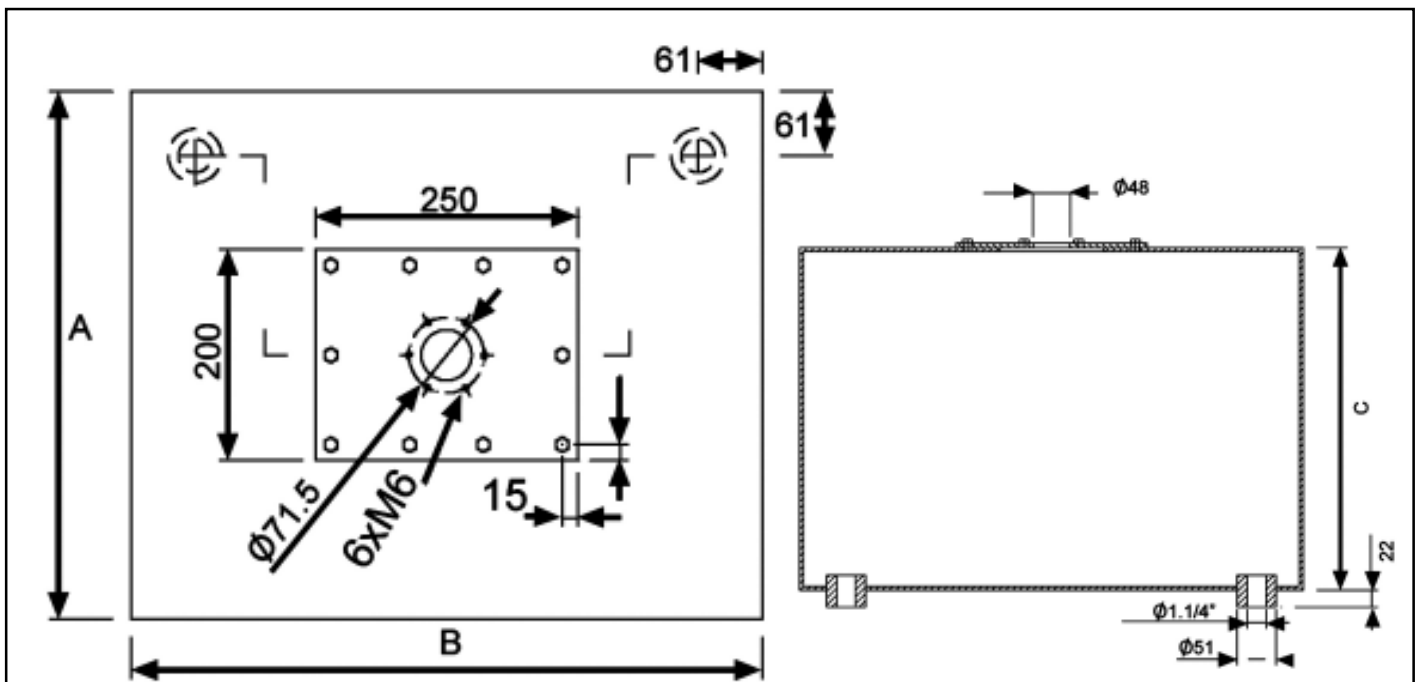

NZH

**TRANSPORT
HYDRAULIC
SOLUTIONS**

**STEEL HYDRAULIC
RESERVOIR**

Call NZH on 0800 22 55 69

www.nzh.co.nz

STEEL HYDRAULIC RESERVOIR

Features:

- ✓ 3mm thick robust steel plate construction.
- ✓ Butt welded seams for added strength.
- ✓ Filler breather.
- ✓ Inspection cover.
- ✓ Suction and return sockets.
- ✓ Pre-primed.

Options:

- ✓ Tank top filter.
- ✓ Level temperature guage.
- ✓ Tank defuser.

MODEL	A	B	C	Capacity (Litres)
T50L	310	665	260	50
T90L	460	660	305	90
T120L	500	600	450	120