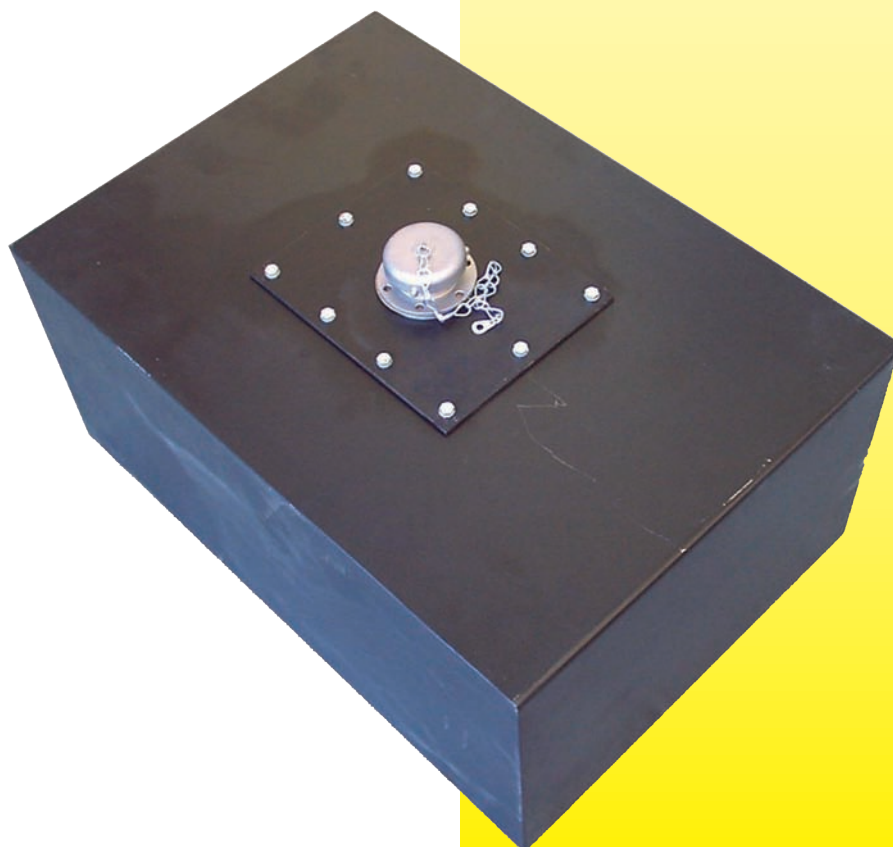

NZH

**TRANSPORT
HYDRAULIC
SOLUTIONS**

**STEEL HYDRAULIC
RESERVOIR**

Call NZH on 0800 22 55 69

www.nzh.co.nz

STEEL HYDRAULIC RESERVOIR

Features:

- ✓ 3mm thick robust steel plate construction.
- ✓ Butt welded seams for added strength.
- ✓ Filler breather.
- ✓ Inspection cover.
- ✓ Suction and return sockets.
- ✓ Pre-primed.

Options:

- ✓ Tank top filter.
- ✓ Level temperature guage.
- ✓ Tank defuser.

MODEL	A	B	C	Capacity (Litres)
T50L	310	665	260	50
T90L	460	660	305	90
T120L	500	600	450	120