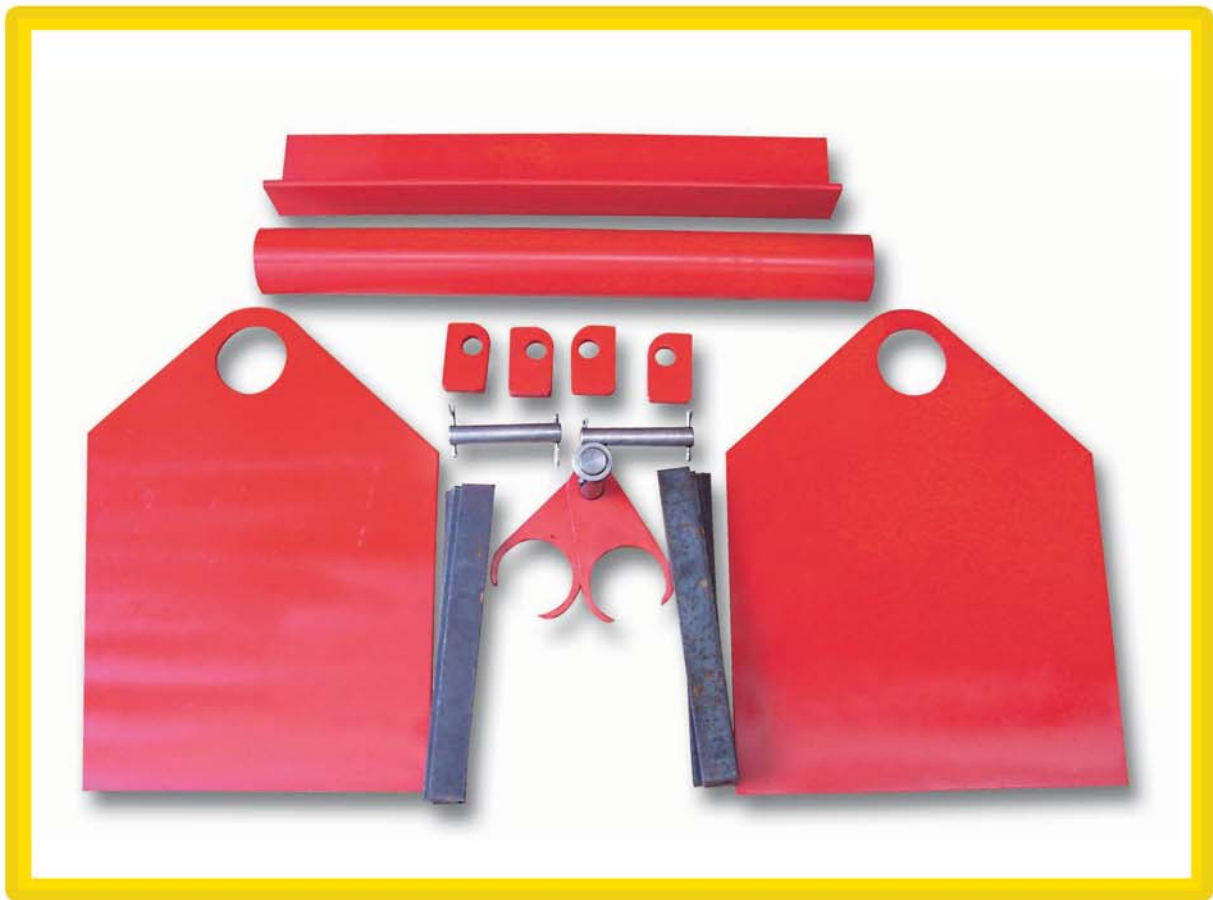

NZH

**TRANSPORT
HYDRAULIC
SOLUTIONS**

NZH

**TELESCOPIC UNDERBODY
HOIST CRADLE KIT**

0800 22 55 69

www.nzh.co.nz

TELESCOPIC UNDERBODY HOIST CRADLE KIT

Features:

- ✓ All components provided loose for ease of fitment.
- ✓ Designed for twin underbody ram applications.
- ✓ To suit the Delta 55 and 65 series underbody hoist range.
- ✓ The cradle assembly has the versatility to accommodate a forward or rear mount hoist option.
- ✓ Weight ... 115 kgs.