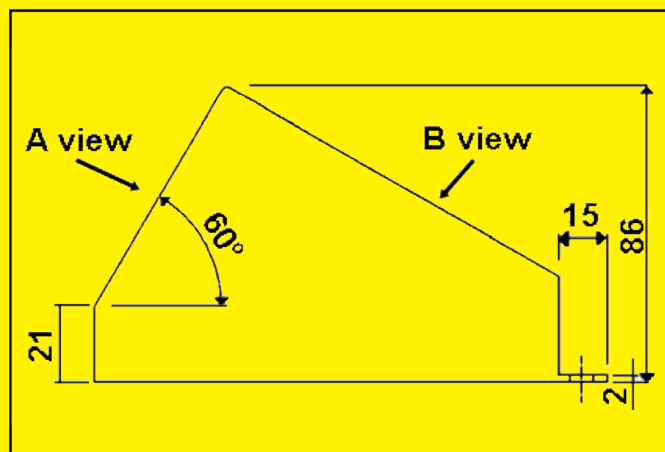

NZH

TRANSPORT
HYDRAULIC
SOLUTIONS

CAB CONTROL MOUNTING BOX

- ✓ Versatility of vertical or horizontal use of the controls.
- ✓ Can be sandwiched together for double bank valve configuration.
- ✓ Provision for auxiliary air switch for use with a tail door trip or change-over valve activation.