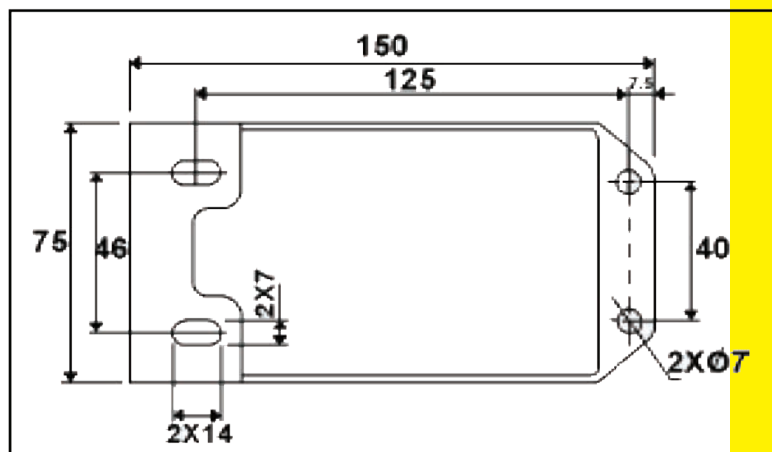

NZH

TRANSPORT
HYDRAULIC
SOLUTIONS

CAB CONTROL MOUNTING BOX

- ✓ Versatility of vertical or horizontal use of the controls.
- ✓ Can be sandwiched together for double bank valve configuration.
- ✓ Provision for auxiliary air switch for use with a tail door trip or change-over valve activation.